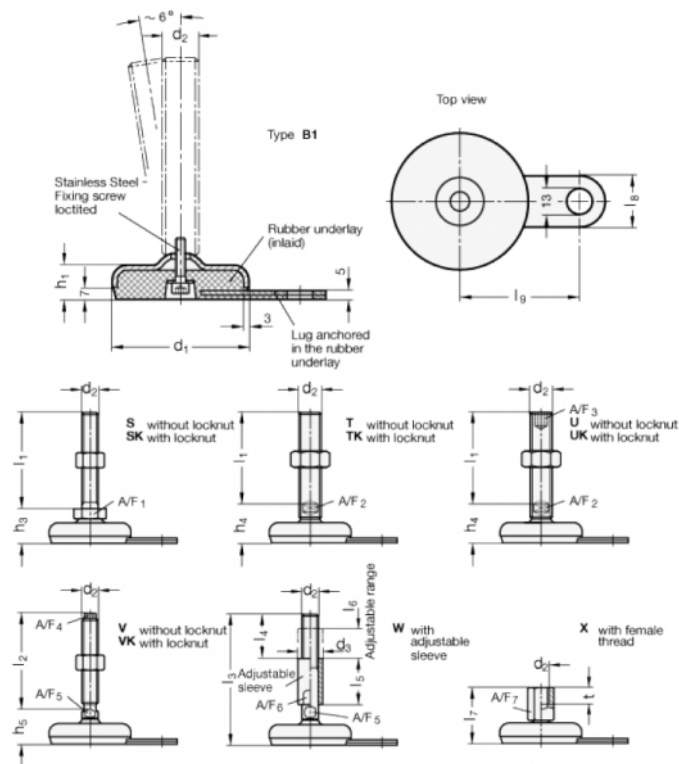

Article number: 2033100M24125B1U

Description: E+G levelling foot
GN 33-100-M24-125-B1-U, Stainless steel

Note: U Without nut, Hexagon socket at the top, Wrench flat at the bottom

Measures

A/F2 = 19	I9 = 80
A/F3 = 12	
d1 = 100	
d2 = M24	
h1 = 18	
h3 = 39	
l1 = 125	
l8 = 30	